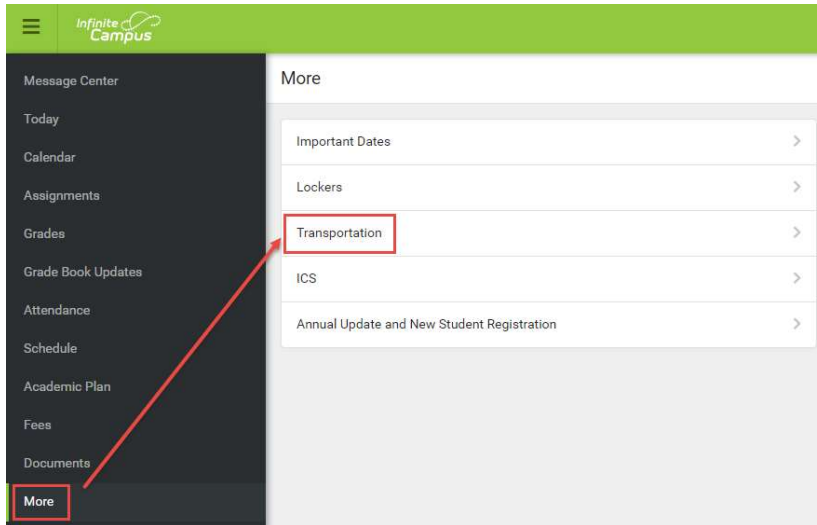

## Parent Portal Transportation Tab

**Pathway:** Login to [Parent Portal](#) > Click on “More” > Click on “Transportation”

### Transportation tab:

The image shows the 'Transportation' tab in the Parent Portal. It is divided into three main sections: 'Bus Detail', 'Additional Information', and 'In Bus Route'.

**Transportation**